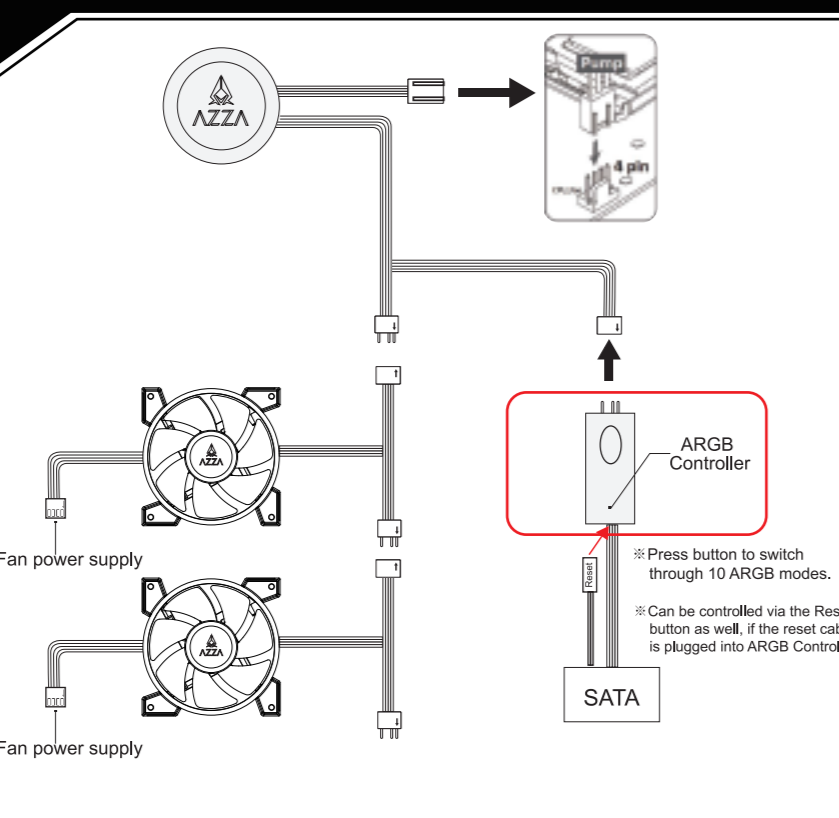

USER MANUAL

2022 Version

Package Contents

Pump Dimensions

INTEL [LGA1366/1700/115X] Bracket Behind M/B

1. INTEL / AMD

2. INTEL / AMD

3. INTEL [LGA2066/ 2011/ 2011-3]

PWM Y-Cable Instruction (Fan Power Supply)

ARGB Controller Connection

ARGB Motherboard Connection

ARGB Motherboard Instruction

ARGB Motherboard Instruction

6. AMD TR4

5. AMD

4. INTEL [LGA1366/1700/115X]