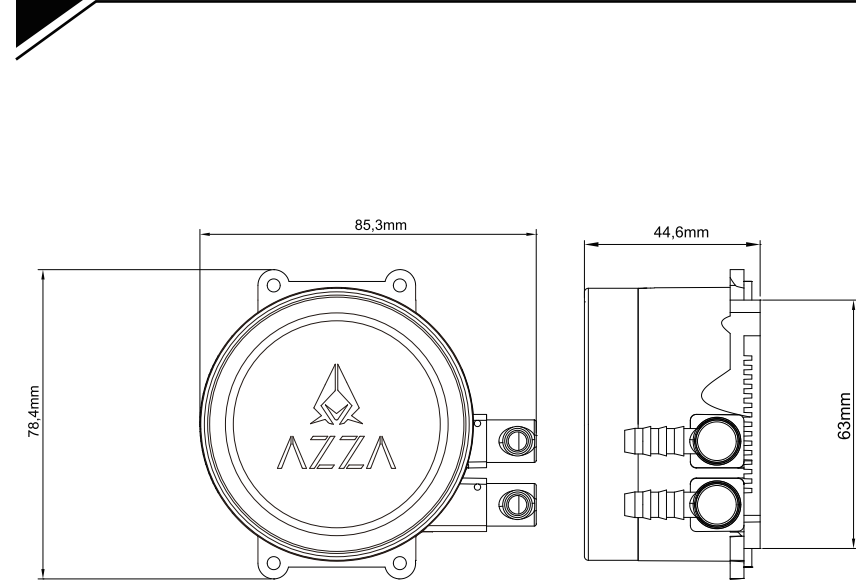

Pump Dimensions