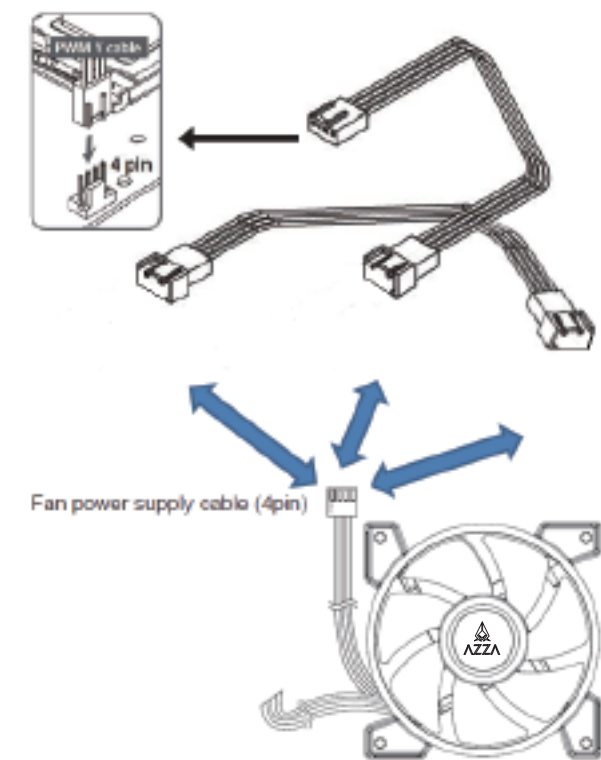

PWM Y-Cable Instruction (Fan Power Supply)