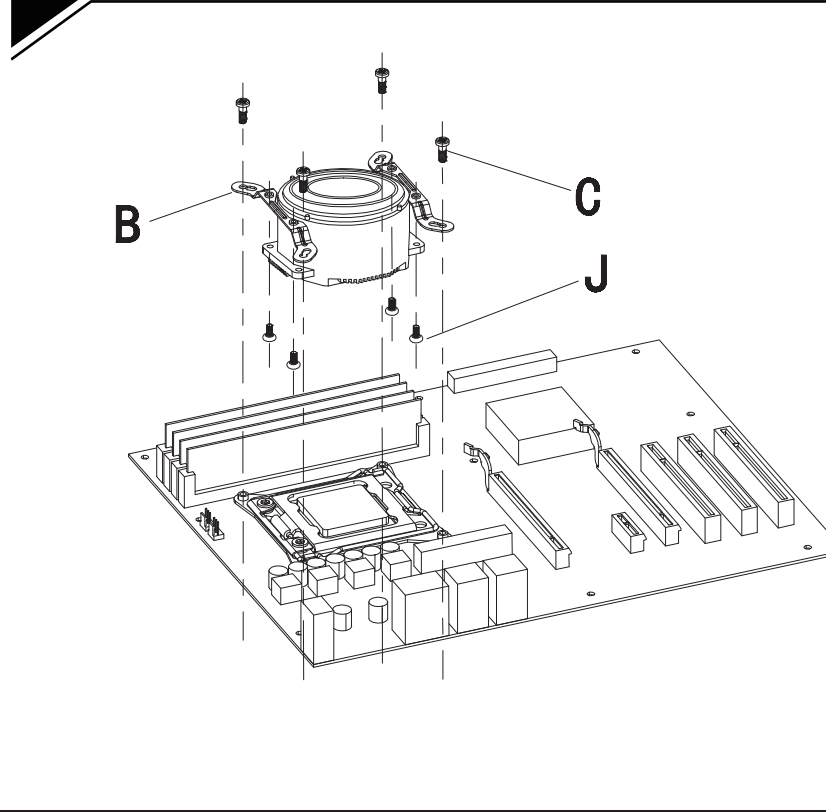

3. INTEL [LGA2066/ 2011/ 2011-3]