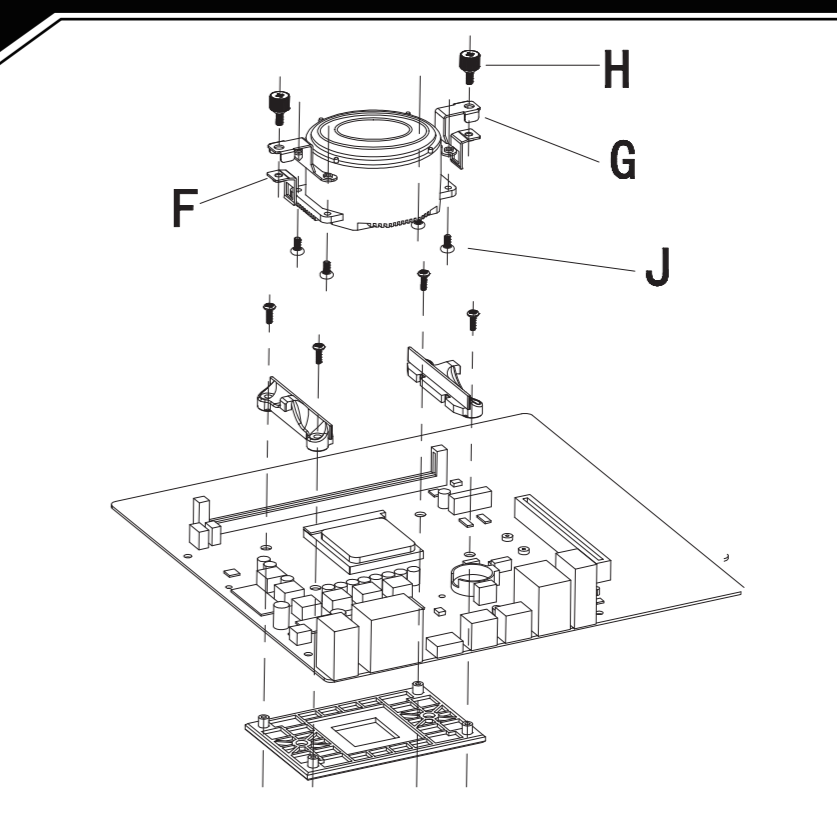

USER MANUAL

2022 Version

Package Contents

Pump Dimensions

INTEL [LGA1366/1700/115X] Bracket Behind M/B

1. INTEL / AMD

2. INTEL / AMD

3. INTEL [LGA2066/ 2011/ 2011-3]

PWM Y-Cable Instruction (Fan Power Supply)

ARGB Controller Connection

ARGB Motherboard Connection

ARGB Motherboard Instruction

ARGB Motherboard Instruction

6. AMD TR4

5. AMD

4. INTEL [LGA1366/1700/115X]