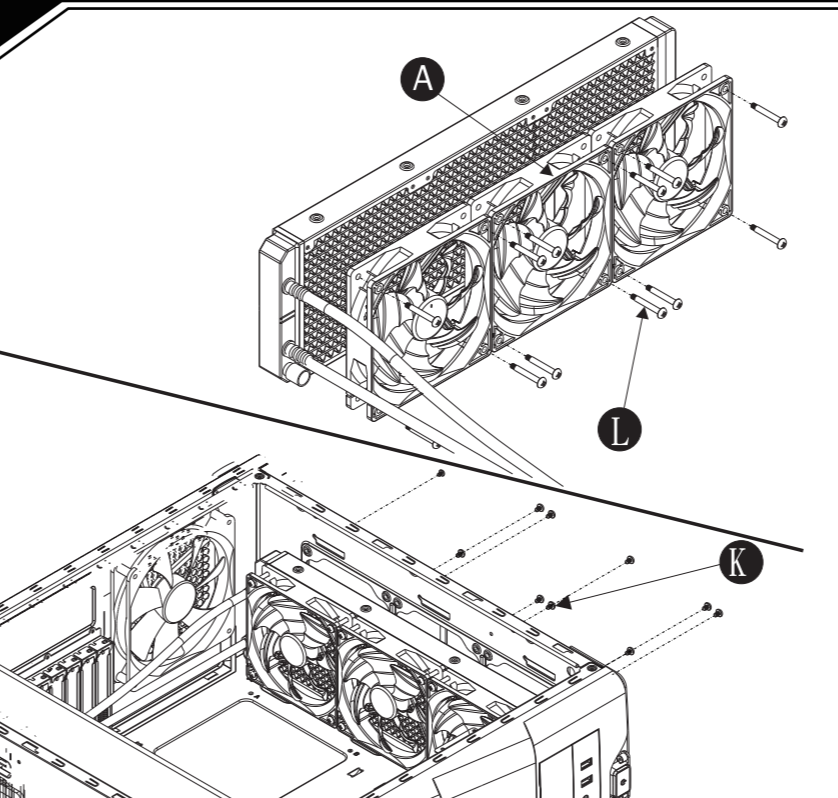

USER MANUAL

2022 Version

Package Contents

Pump Dimensions

INTEL [LGA1366/1700/115X] Bracket Behind M/B

1. INTEL / AMD

2. INTEL / AMD

3. INTEL [LGA2066/ 2011/ 2011-3]