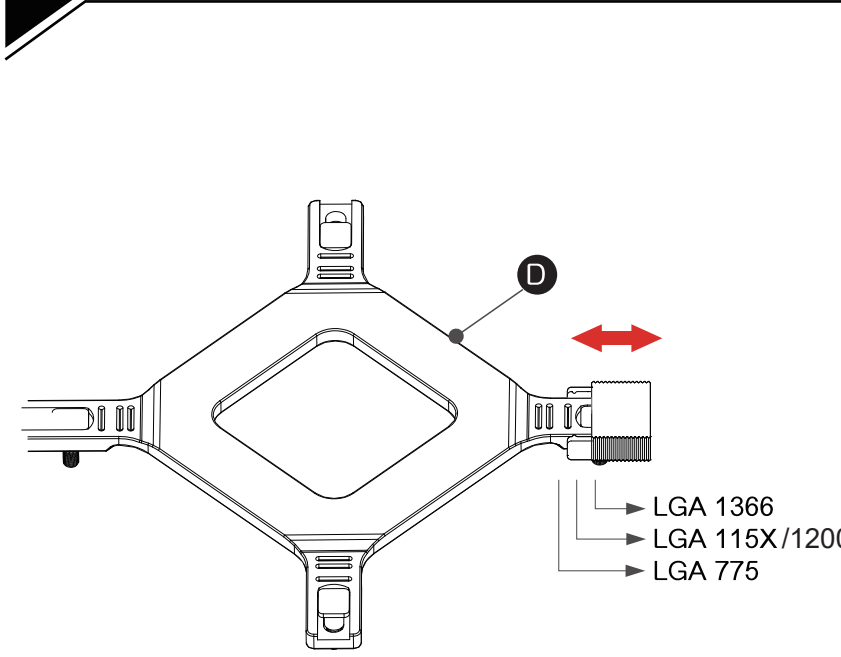

INTEL [LGA1366/ 115X/ 775] Bracket Behind M/B