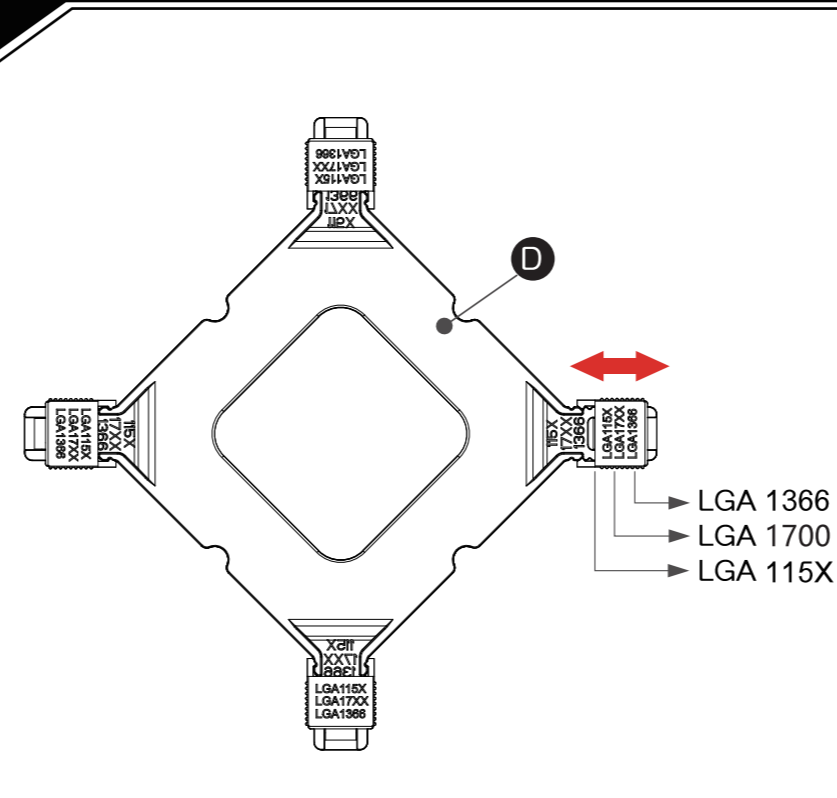

ARGB Motherboard Connection

ARGB Motherboard Instruction

ARGB Motherboard Instruction

5. AMD

4. INTEL [LGA1366/ 115X/ 775]

Blizzard

CPU Liquid Cooler

120 mm / 240 mm / 360 mm
LCAZ-120R-ARGB / LCAZ-240R-ARGB / LCAZ-360R-ARGB

USER MANUAL

2022 Version

Package Contents

Pump Dimensions

INTEL [LGA1366/1700/115X] Bracket Behind M/B

1. INTEL / AMD

2. INTEL / AMD

3. INTEL [LGA2066/ 2011/ 2011-3]