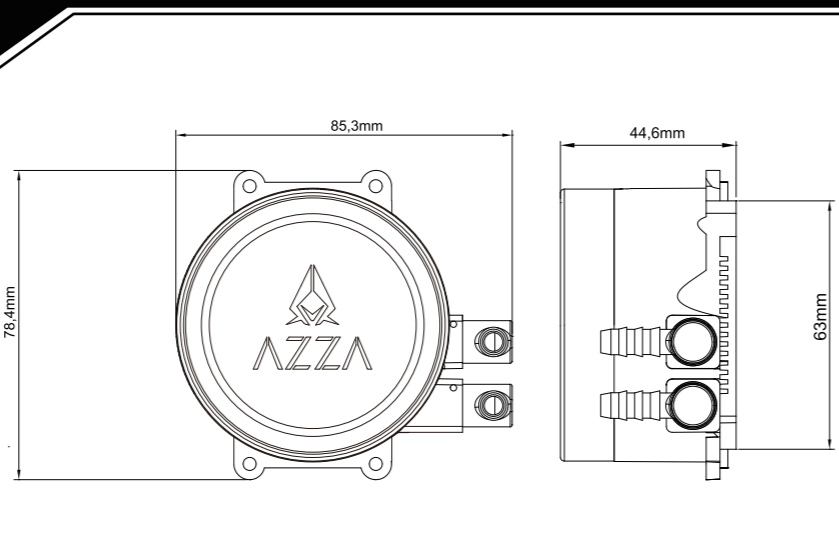

ARGB Motherboard Connection

ARGB Motherboard Instruction

ARGB Motherboard Instruction

5. AMD

4. INTEL [LGA1366/ 115X/ 775]

Blizzard

CPU Liquid Cooler

120 mm / 240 mm / 360 mm
LCAZ-120R-ARGB / LCAZ-240R-ARGB / LCAZ-360R-ARGB

USER MANUAL

2022 Version

Package Contents

Pump Dimensions

INTEL [LGA1366/1700/115X] Bracket Behind M/B

1. INTEL / AMD

2. INTEL / AMD

3. INTEL [LGA2066/ 2011/ 2011-3]