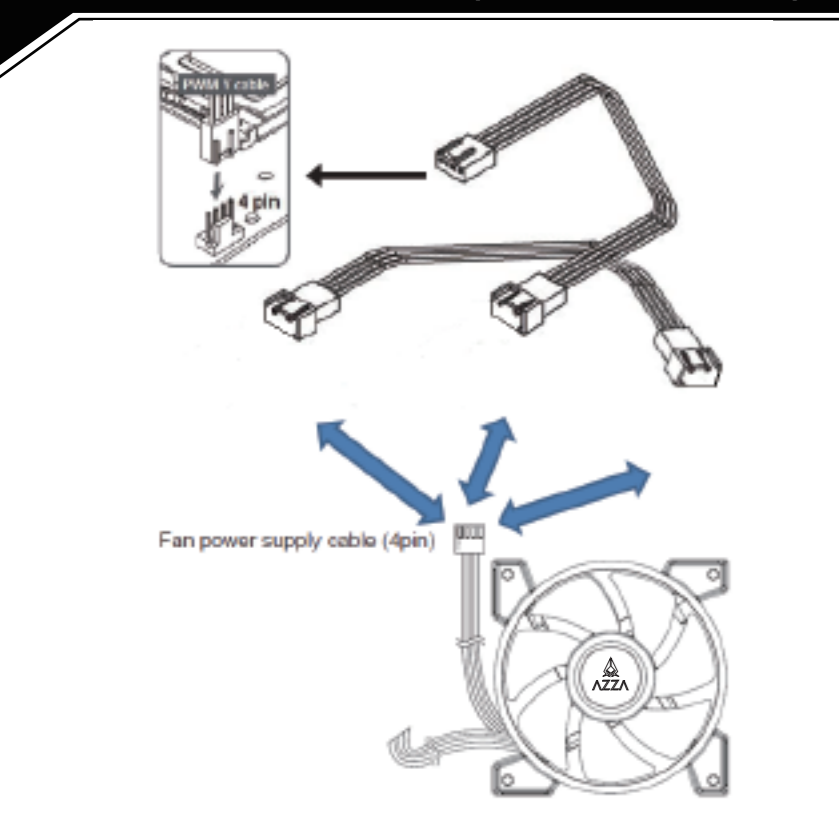

PWM Y-Cable Instruction (Fan Power Supply)