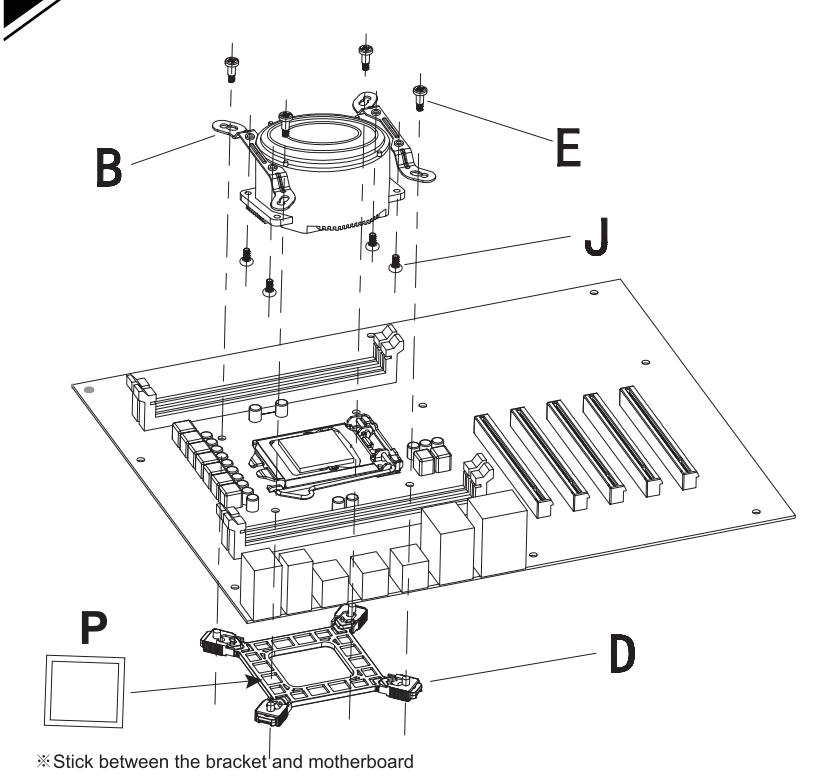

4. INTEL [LGA1366/ 115X/ 775]