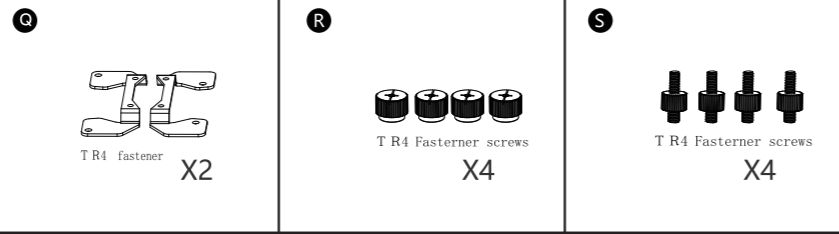

ARGB Motherboard Connection

ARGB Motherboard Instruction

ARGB Motherboard Instruction

5. AMD

4. INTEL [LGA1366/ 115X/ 775]

Blizzard

CPU Liquid Cooler

120 mm / 240 mm / 360 mm
LCAZ-120R-ARGB / LCAZ-240R-ARGB / LCAZ-360R-ARGB

USER MANUAL

2022 Version

Package Contents

Pump Dimensions

INTEL [LGA1366/1700/115X] Bracket Behind M/B

1. INTEL / AMD

2. INTEL / AMD

3. INTEL [LGA2066/ 2011/ 2011-3]