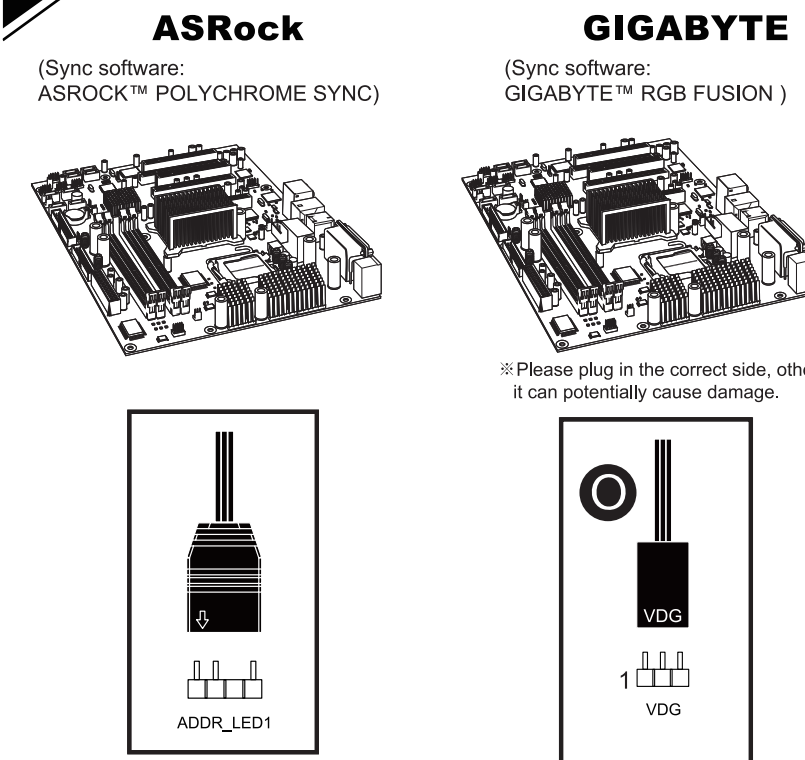

ARGB Motherboard Instruction