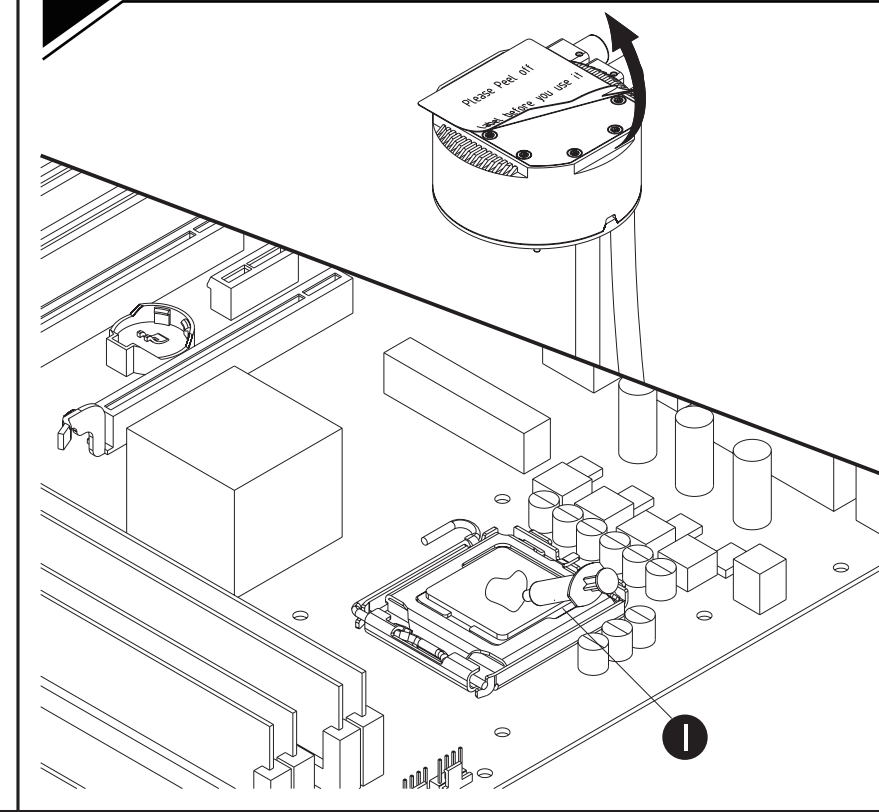

2. INTEL / AMD