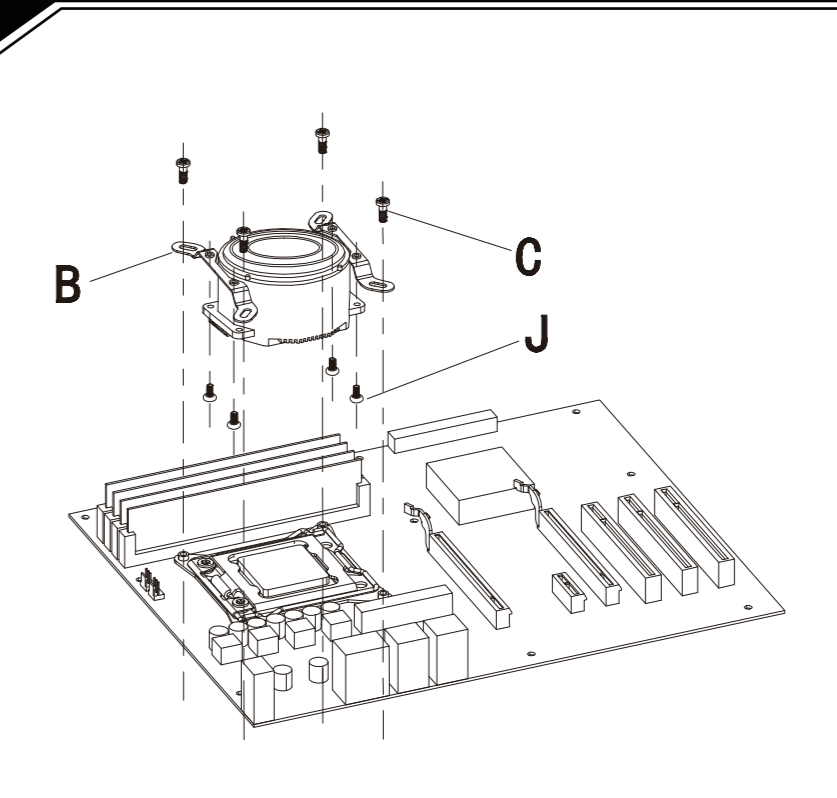

USER MANUAL

2022 Version

Package Contents

Pump Dimensions

INTEL [LGA1366/1700/115X] Bracket Behind M/B

1. INTEL / AMD

2. INTEL / AMD

3. INTEL [LGA2066/ 2011/ 2011-3]