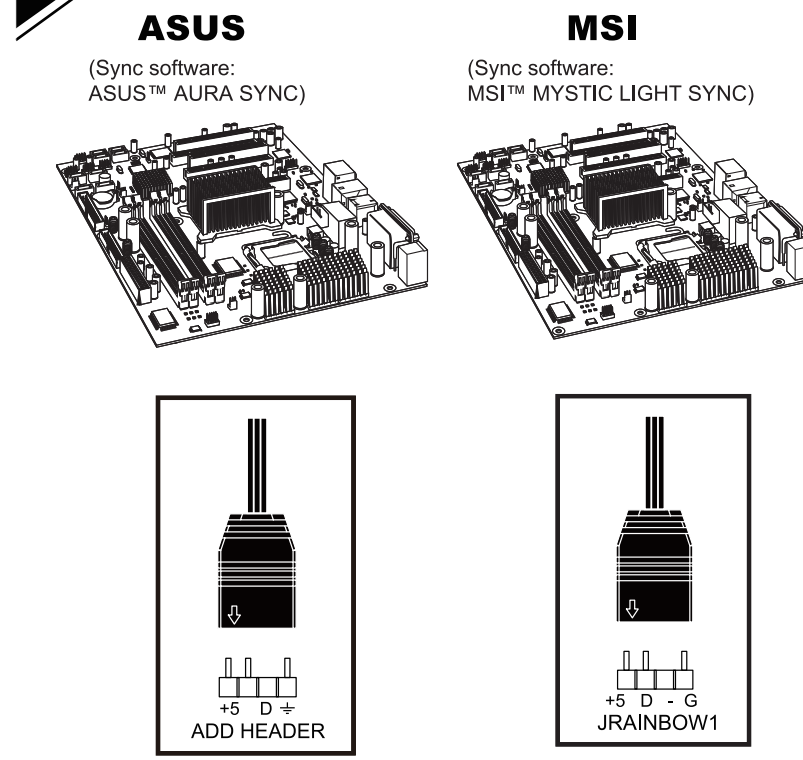

ARGB Motherboard Instruction