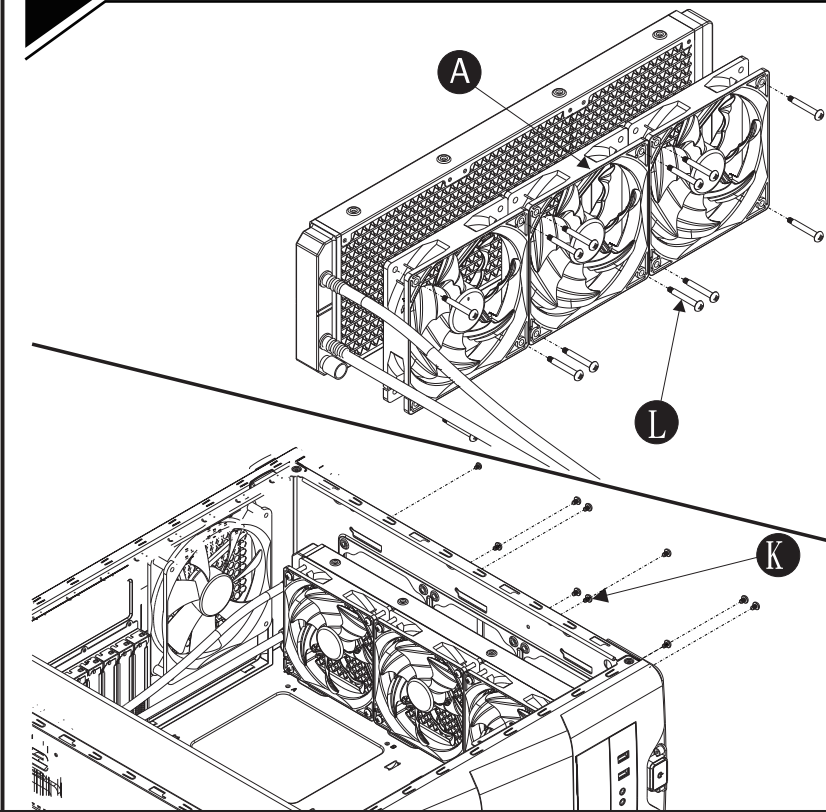

1. INTEL / AMD