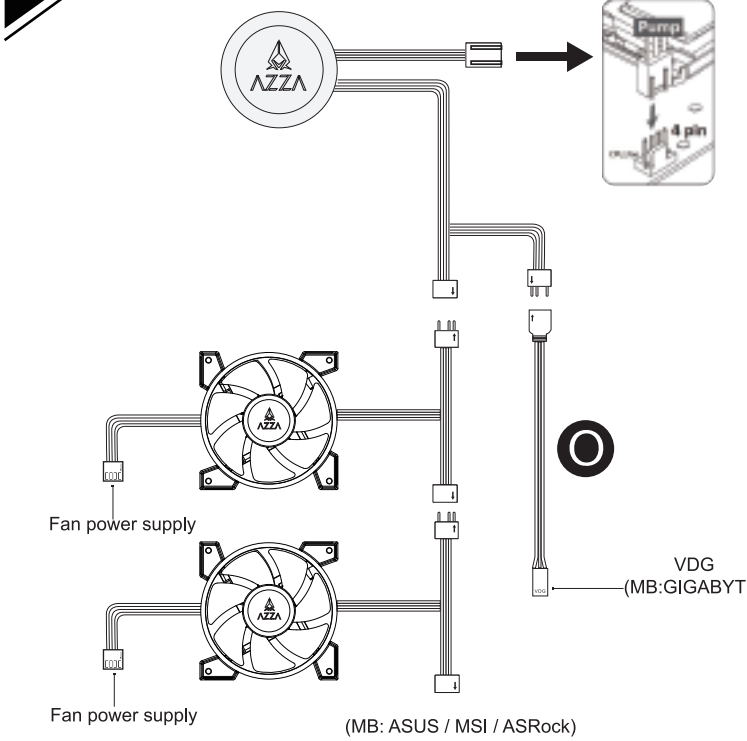

ARGB Motherboard Connection