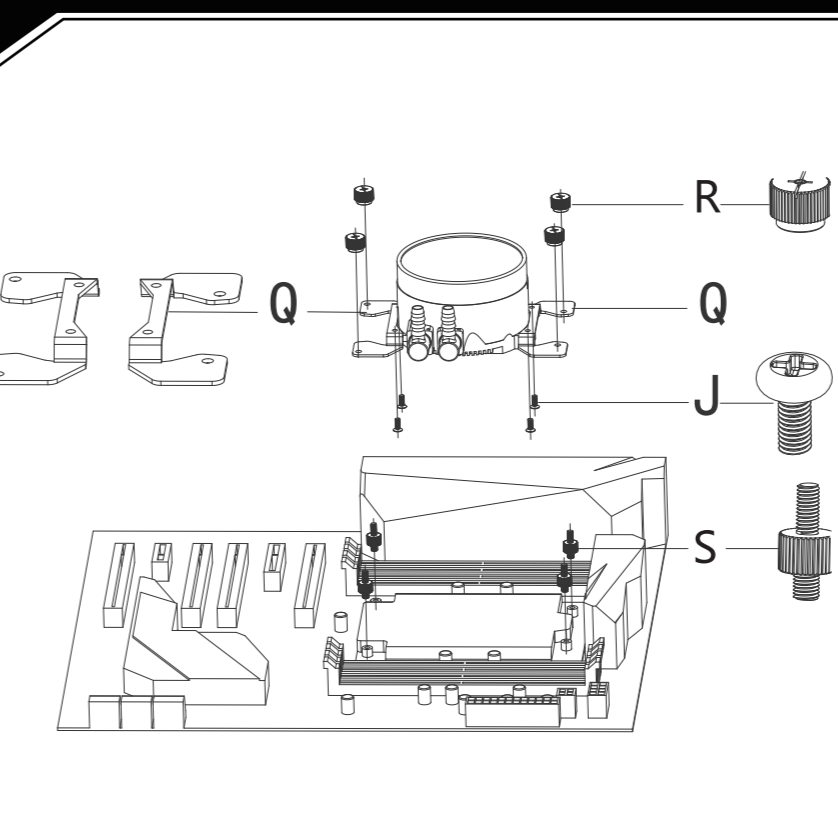

USER MANUAL

2022 Version

Package Contents

Pump Dimensions

INTEL [LGA1366/1700/115X] Bracket Behind M/B

1. INTEL / AMD

2. INTEL / AMD

3. INTEL [LGA2066/ 2011/ 2011-3]

PWM Y-Cable Instruction (Fan Power Supply)

ARGB Controller Connection

ARGB Motherboard Connection

ARGB Motherboard Instruction

ARGB Motherboard Instruction

6. AMD TR4

5. AMD

4. INTEL [LGA1366/1700/115X]