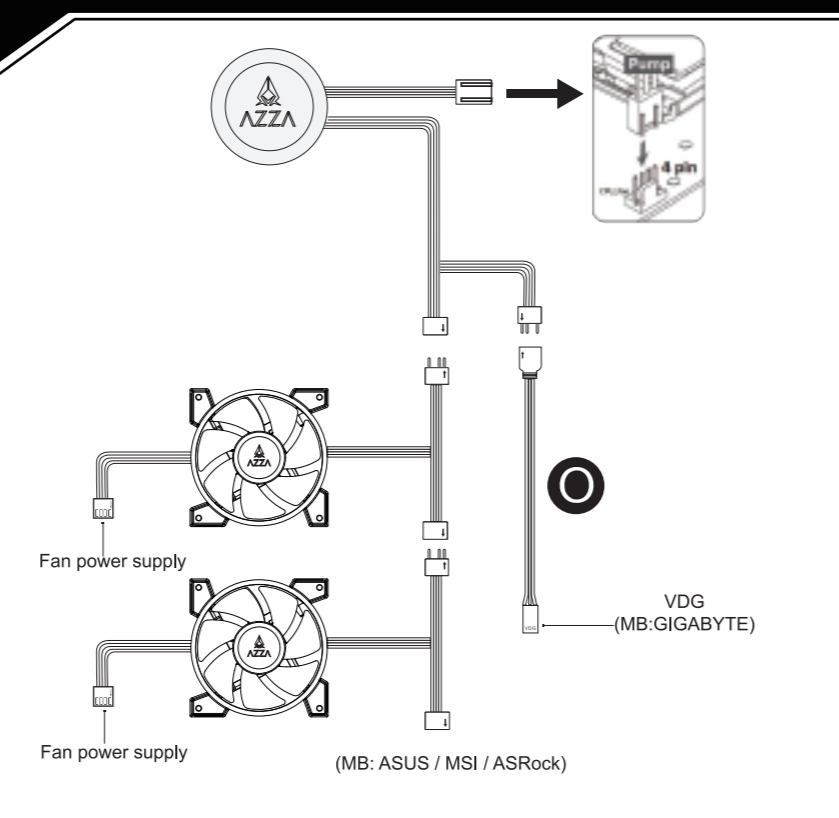

USER MANUAL

2022 Version

Package Contents

Pump Dimensions

INTEL [LGA1366/1700/115X] Bracket Behind M/B

1. INTEL / AMD

2. INTEL / AMD

3. INTEL [LGA2066/ 2011/ 2011-3]

PWM Y-Cable Instruction (Fan Power Supply)

ARGB Controller Connection

ARGB Motherboard Connection

ARGB Motherboard Instruction

ARGB Motherboard Instruction

6. AMD TR4

5. AMD

4. INTEL [LGA1366/1700/115X]