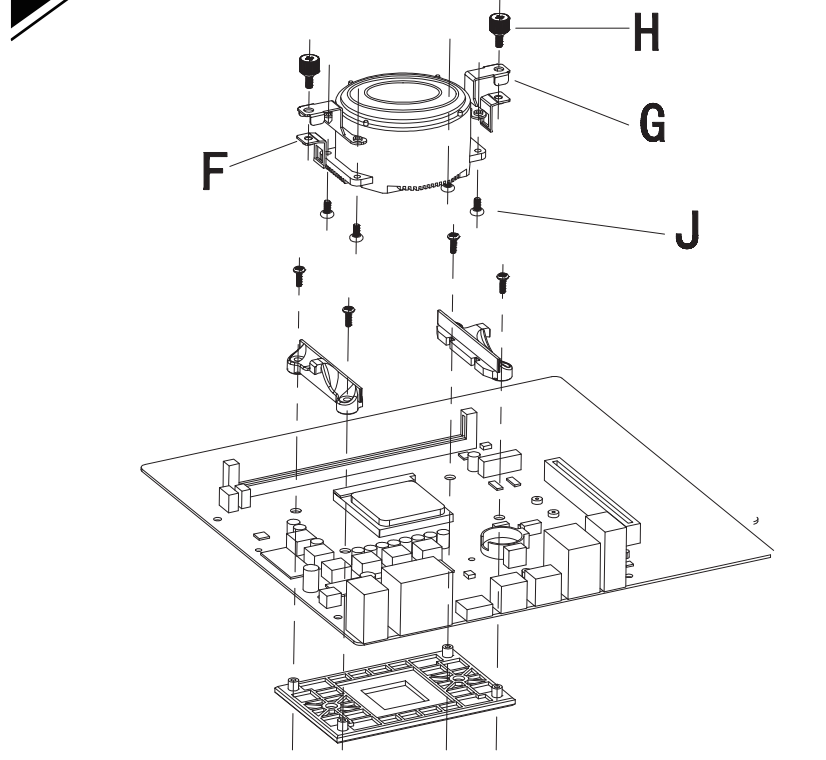

Blizzard

CPU Liquid Cooler

120 mm / 240 mm / 360 mm
LCAZ-120R-ARGB / LCAZ-240R-ARGB / LCAZ-360R-ARGB

USER MANUAL

Package Contents

Pump Dimensions

INTEL [LGA1366/ 115X/ 775] Bracket Behind M/B

1. INTEL / AMD

2. INTEL / AMD

3. INTEL [LGA2066/ 2011/ 2011-3]

MEMO

Blank lined area for notes.

PWM Y-Cable Instruction (Fan Power Supply)

ARGB Controller Connection

ARGB Motherboard Connection

ARGB Motherboard Instruction

ARGB Motherboard Instruction

5. AMD

4. INTEL [LGA1366/ 115X/ 775]