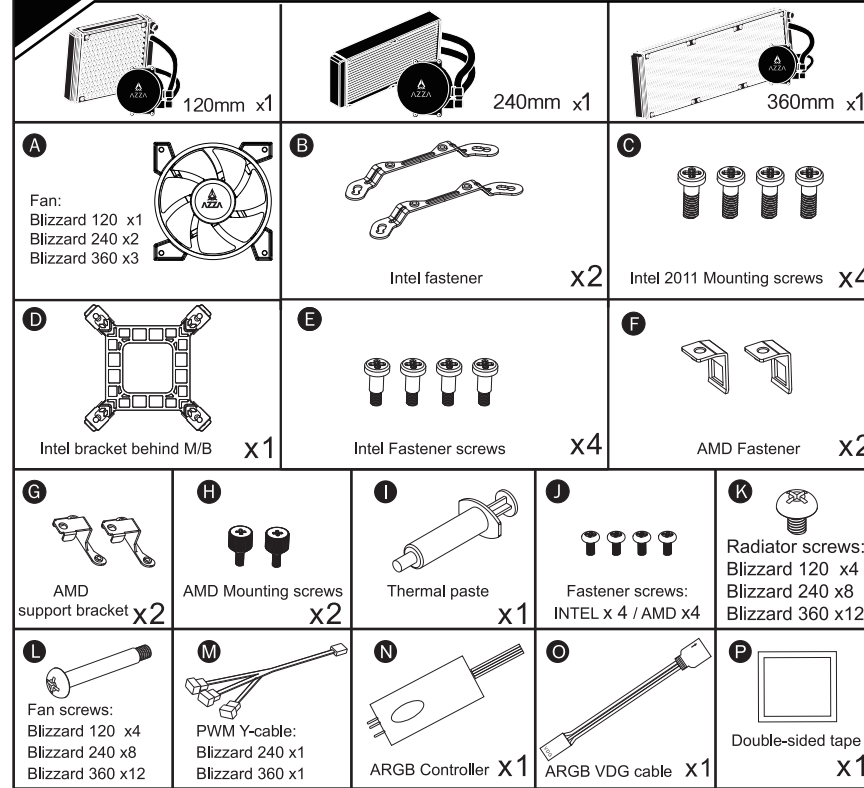

Blizzard

CPU Liquid Cooler

120 mm / 240 mm / 360 mm
LCAZ-120R-ARGB / LCAZ-240R-ARGB / LCAZ-360R-ARGB

USER MANUAL

Package Contents