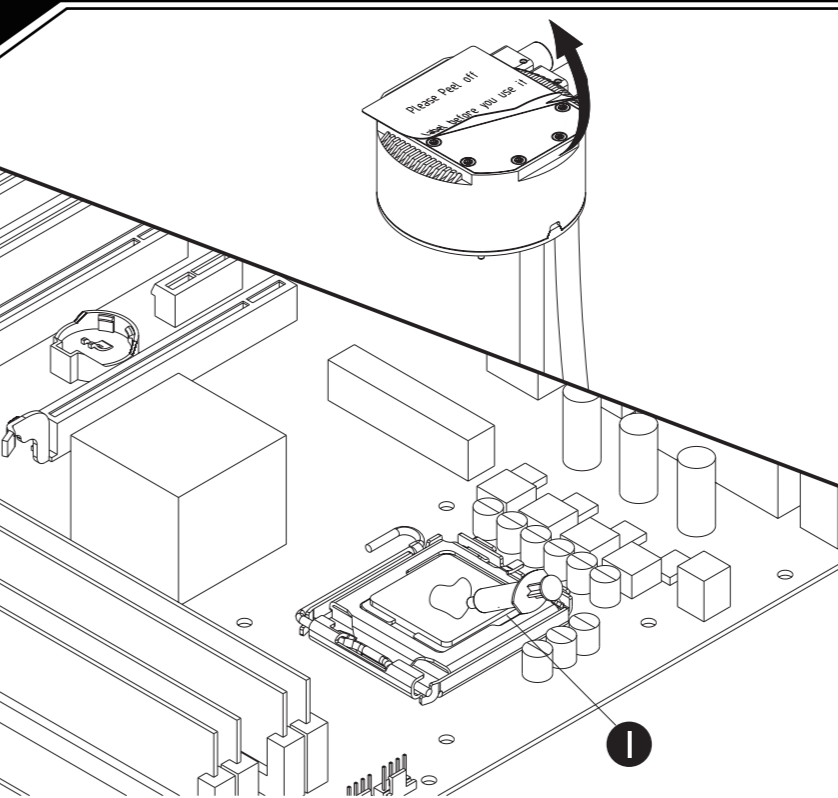

USER MANUAL

2022 Version

Package Contents

Pump Dimensions

INTEL [LGA1366/1700/115X] Bracket Behind M/B

1. INTEL / AMD

2. INTEL / AMD

3. INTEL [LGA2066/ 2011/ 2011-3]