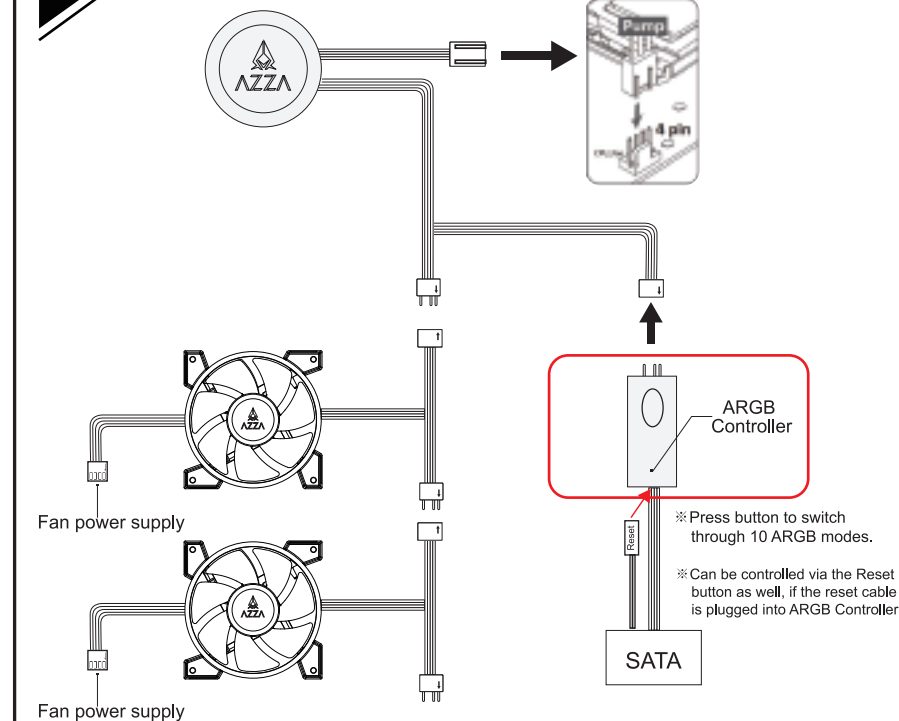

ARGB Controller Connection