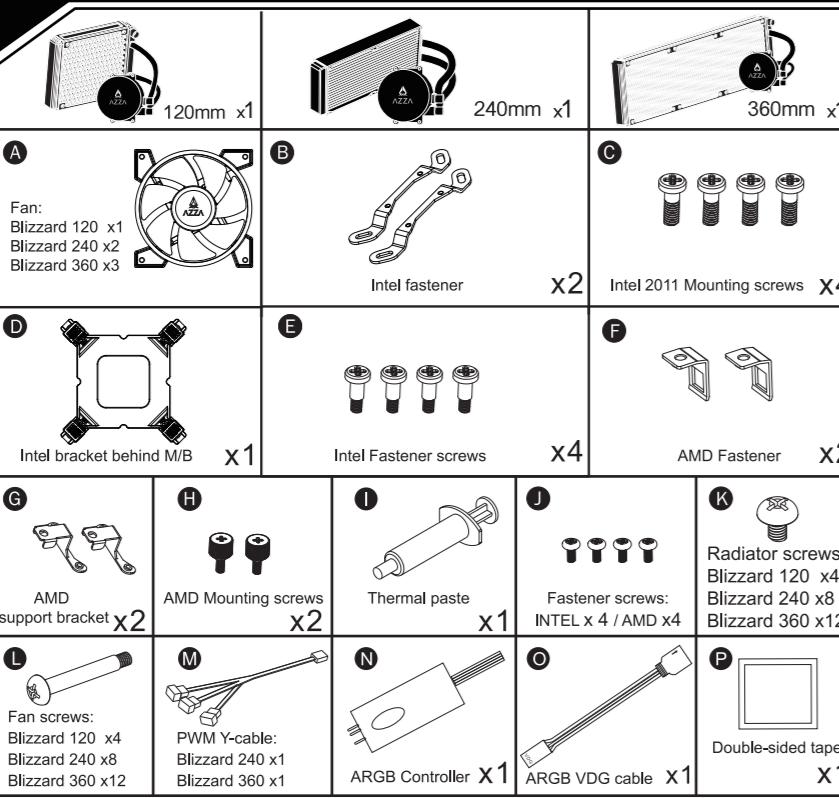

ARGB Motherboard Connection

ARGB Motherboard Instruction

ARGB Motherboard Instruction

5. AMD

4. INTEL [LGA1366/ 115X/ 775]

Blizzard

CPU Liquid Cooler

120 mm / 240 mm / 360 mm
LCAZ-120R-ARGB / LCAZ-240R-ARGB / LCAZ-360R-ARGB

USER MANUAL

2022 Version

Package Contents

Pump Dimensions

INTEL [LGA1366/1700/115X] Bracket Behind M/B

1. INTEL / AMD

2. INTEL / AMD

3. INTEL [LGA2066/ 2011/ 2011-3]