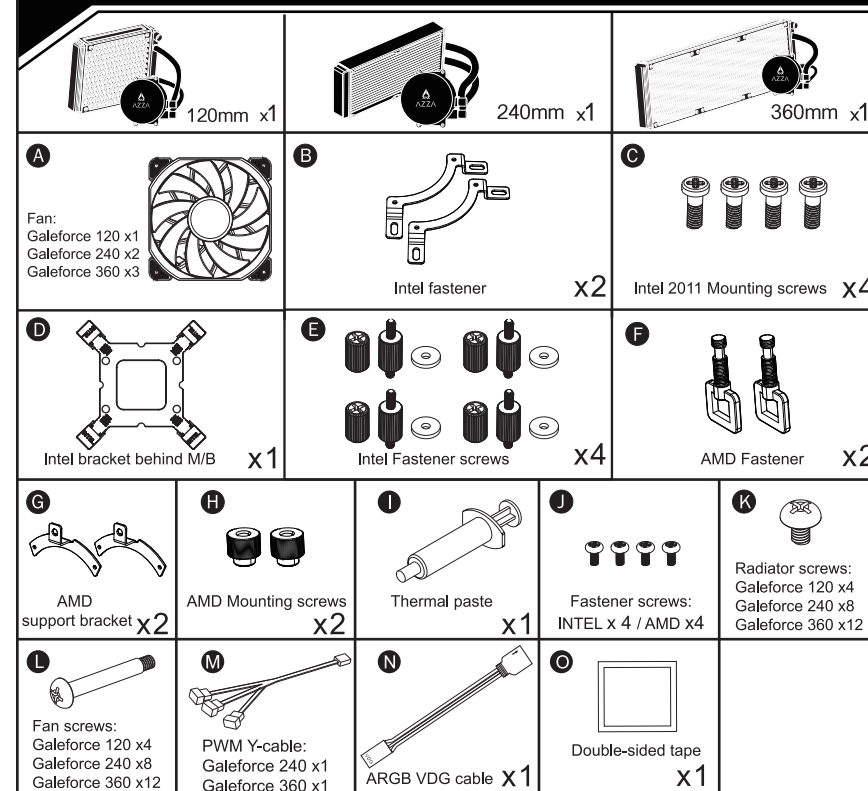

CPU LIQUID COOLER Galeforce V.2

120 mm / 240 mm / 360 mm
LCAZ-120C-ARGB / LCAZ-240C-ARGB / LCAZ-360C-ARGB

USER MANUAL

2023-6 Version

Package Contents

Pump Dimensions

INTEL [LGA1366/1700/1851/115X] Bracket Behind M/B