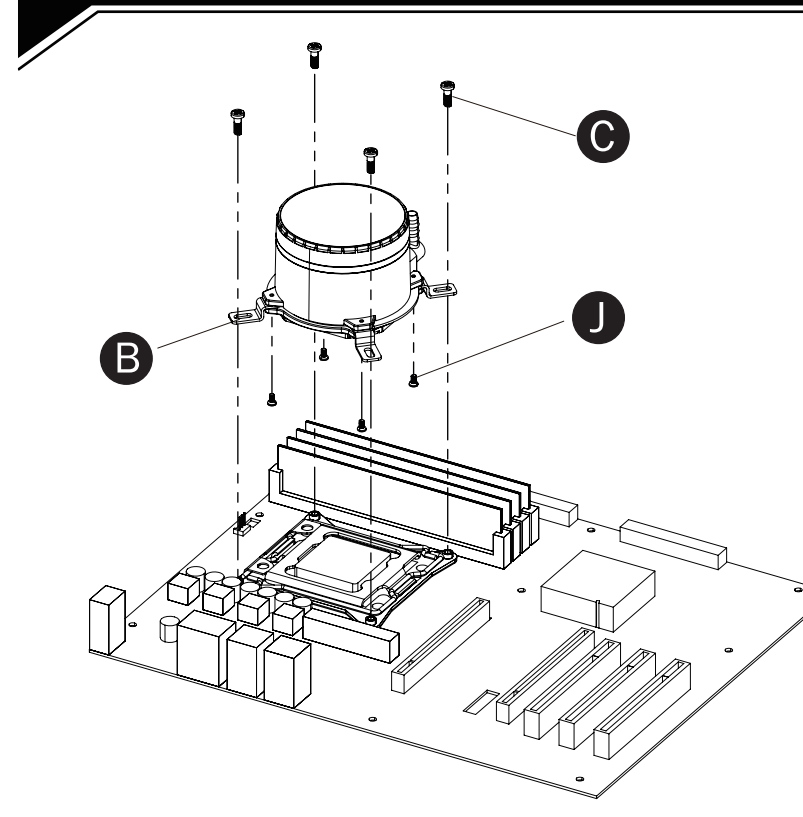

CPU LIQUID COOLER Galeforce V.2

120 mm / 240 mm / 360 mm
LCAZ-120C-ARGB / LCAZ-240C-ARGB / LCAZ-360C-ARGB

USER MANUAL

2023-6 Version

Package Contents

Pump Dimensions

INTEL [LGA1366/1700/1851/115X] Bracket Behind M/B

1. INTEL / AMD

2. INTEL / AMD

3. INTEL [LGA2066/2011/2011-3]

MEMO

PWM Y-Cable Instruction (Fan Power Supply)

ARGB Motherboard Connection

ARGB Motherboard Connection

ARGB Motherboard Instruction

ARGB Motherboard Instruction

5. AMD

4. INTEL [LGA1366/1700/1851/115X]

※ Stick between the bracket and motherboard