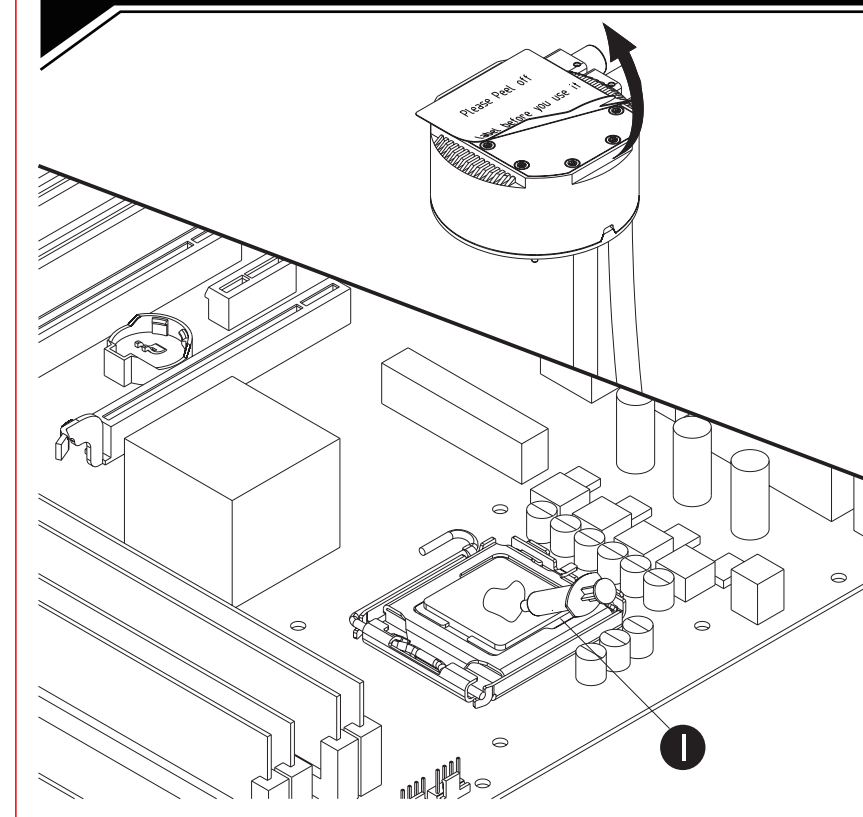

CPU LIQUID COOLER Galeforce V.2

120 mm / 240 mm / 360 mm
LCAZ-120C-ARGB / LCAZ-240C-ARGB / LCAZ-360C-ARGB

USER MANUAL

2023-6 Version

Package Contents

Pump Dimensions

INTEL [LGA1366/1700/1851/115X] Bracket Behind M/B

1. INTEL / AMD

2. INTEL / AMD

3. INTEL [LGA2066/2011/2011-3]

MEMO

PWM Y-Cable Instruction (Fan Power Supply)

ARGB Motherboard Connection

ARGB Motherboard Connection

ARGB Motherboard Instruction