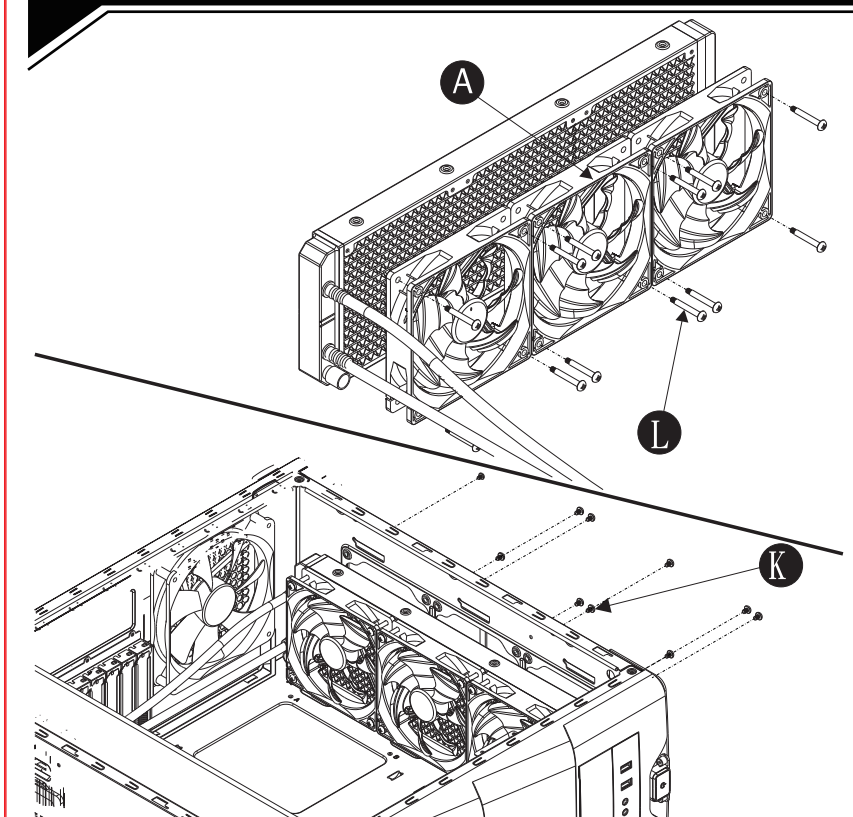

1. INTEL / AMD