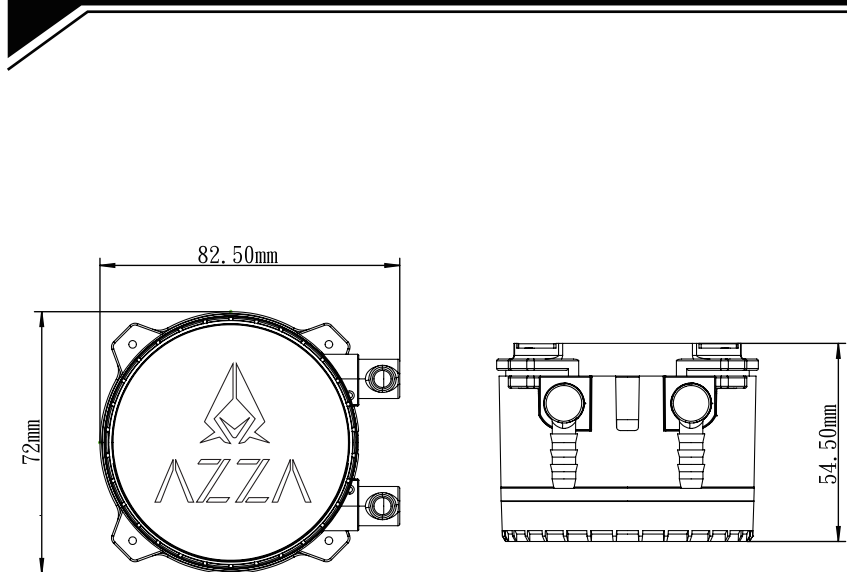

CPU LIQUID COOLER Galeforce V.2

120 mm / 240 mm / 360 mm
LCAZ-120C-ARGB / LCAZ-240C-ARGB / LCAZ-360C-ARGB

USER MANUAL

2023-6 Version

Package Contents

Pump Dimensions

INTEL [LGA1366/1700/1851/115X] Bracket Behind M/B