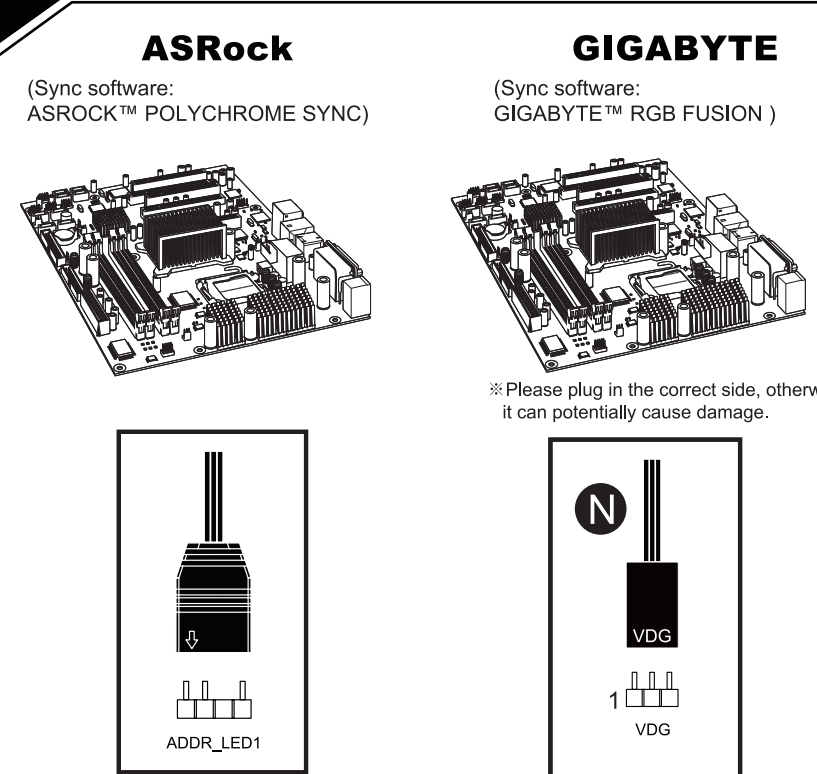

1. INTEL / AMD

2. INTEL / AMD

3. INTEL [LGA2066/2011/2011-3]

MEMO

PWM Y-Cable Instruction (Fan Power Supply)

ARGB Motherboard Connection

ARGB Motherboard Connection

ARGB Motherboard Instruction

ARGB Motherboard Instruction

5. AMD

4. INTEL [LGA1366/1700/1851/115X]

※ Stick between the bracket and motherboard