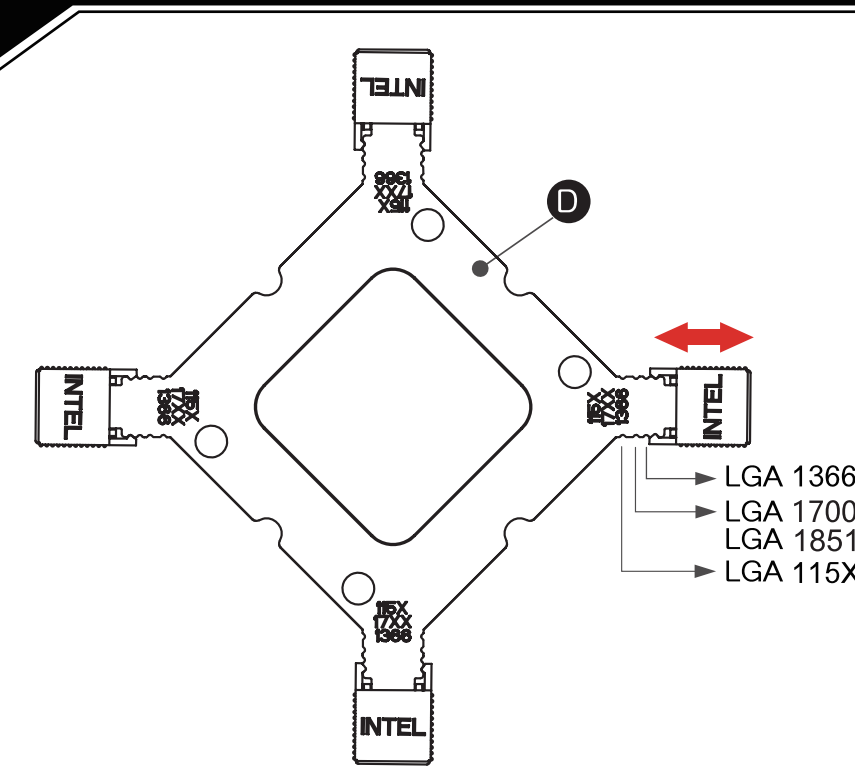

CPU LIQUID COOLER Galeforce V.2

120 mm / 240 mm / 360 mm
LCAZ-120C-ARGB / LCAZ-240C-ARGB / LCAZ-360C-ARGB

USER MANUAL

2023-6 Version

Package Contents

Pump Dimensions

INTEL [LGA1366/1700/1851/115X] Bracket Behind M/B

1. INTEL / AMD

2. INTEL / AMD

3. INTEL [LGA2066/2011/2011-3]

MEMO

PWM Y-Cable Instruction (Fan Power Supply)

ARGB Motherboard Connection

ARGB Motherboard Connection

ARGB Motherboard Instruction

ARGB Motherboard Instruction

5. AMD

4. INTEL [LGA1366/1700/1851/115X]

※ Stick between the bracket and motherboard