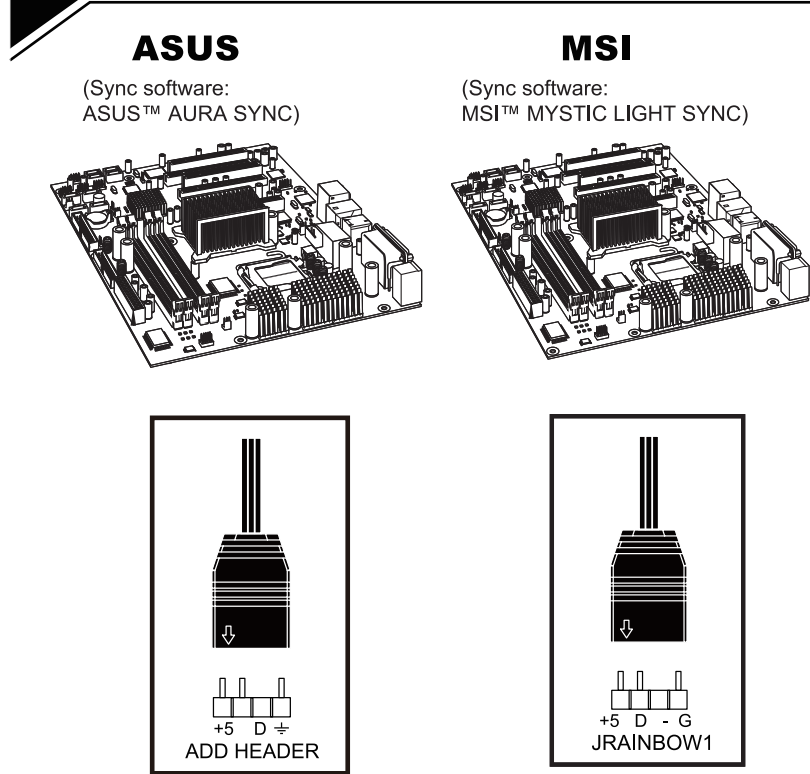

1. INTEL / AMD

2. INTEL / AMD

3. INTEL [LGA2066/2011/2011-3]

MEMO

PWM Y-Cable Instruction (Fan Power Supply)

ARGB Motherboard Connection

ARGB Motherboard Connection

ARGB Motherboard Instruction

ARGB Motherboard Instruction

5. AMD

4. INTEL [LGA1366/1700/1851/115X]

※ Stick between the bracket and motherboard